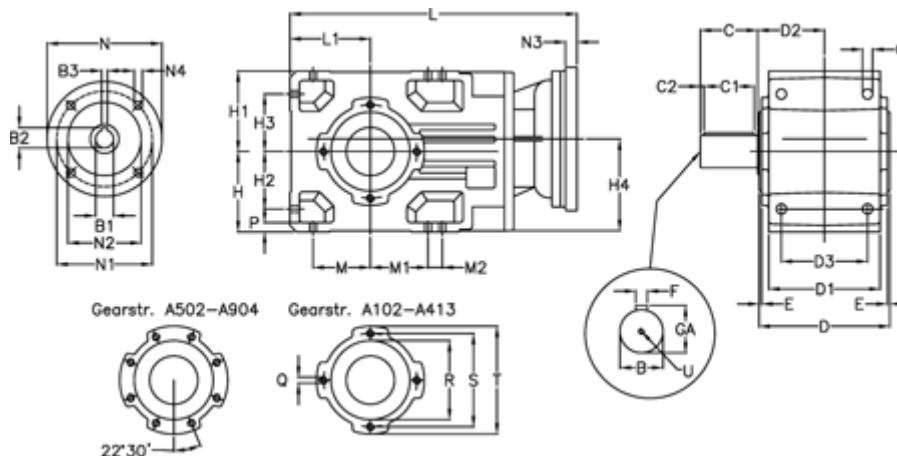

Article number: 29600226051220
 Description: Bevel helical gearbox
 A203UR-260,5-P63B5

Measures

B = 30	D1 = 110	H1 = 80	M2 = 0	Q = M8x15
B1 = 11	D2 = 73.0	H2 = 60	N = 140	R = 95
B2 = 12.8	D3 = 90	H3 = 60	N1 = 115	S = 115
B3 = 4	Description = A203UR-xx-P63 B5	H4 = 93.0	N2 = 95	T = 140
C = 60	E = 3.0	L = 361.5	N3 = -	U = M10x22
C1 = 50	F = 10	L1 = 80	N4 = M8x19	
C2 = 5.0	GA = 33	M = 60	O = 9.5	
D = 136	H = 80	M1 = 60	P = 9	